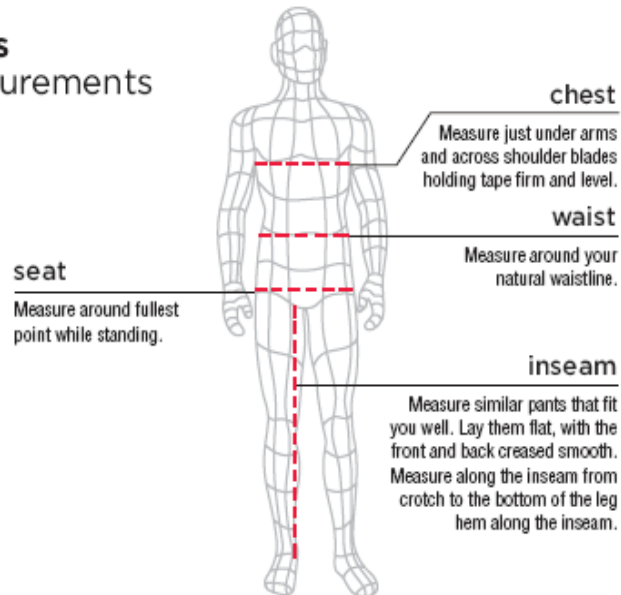

NEW BALANCE FIT TECHNOLOGY fits your body. fits your activity. fits your environment.

women's measurements

WOMEN'S	XXS (0)	XS (2)	S (4-6)	M (8-10)	L (12-14)	XL (16-18)	2XL (20)
BUST	30-32	32-34	34-36	36-38	39-41	42-44	46-48
WAIST	21-23	23-25	25-27	27-29	30-32	33-35	37-39
HIP	32-34	34-36	36-38	38-40	41-43	44-46	48-50
INSEAM	31	31	31	31	31	31	31

WOMEN'S BRA TOPS

BAND SIZES			CUP SIZES						
			AA	A	B	C	D	DD	
8	65	30	-	2XS	XS	CD	-	-	
10	70	32	2XS	2XS	XS	S	M	-	
12	75	34	2XS	XS	S	S/M	M	M/L	
14	80	36	-	S	M	M/L	L	L	
16	85	38	-	L	L	L	XL	XL	
18	90	40	-	-	L	XL	XL	XL/2XL	
20	95	42	-	-	-	XL	XL/2XL	2XL	
22	100	44	-	-	-	XL/2XL	2XL	2XL/3XL	
24	105	46	-	-	-	2XL	3XL	3XL	

men's measurements

MEN'S	XXS	XS	S	M	L	XL	2XL	3XL
CHEST	33-35	35-37	37-39	39-41	41-43	45-47	49-51	53-55
WAIST	26-28	28-30	30-32	32-34	34-36	38-40	42-44	46-48
SEAT	33-35	35-37	37-39	39-41	41-43	45-47	49-51	53-55
INSEAM	29	29 ½	30	31	32	33	34	34 ½