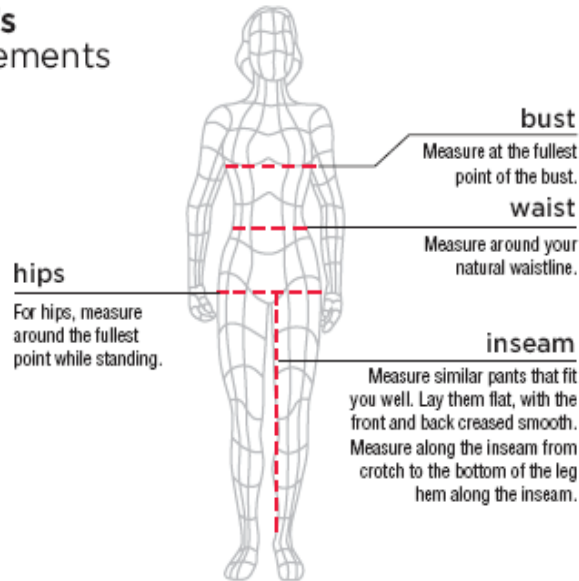

NEW BALANCE FIT TECHNOLOGY fits your body. fits your activity. fits your environment.

women's measurements

WOMEN'S	XXS (0)	XS (2)	S (4-6)	M (8-10)	L (12-14)	XL (16-18)	2XL (20)
BUST	30-32	32-34	34-36	36-38	39-41	42-44	46-48
WAIST	21-23	23-25	25-27	27-29	30-32	33-35	37-39
HIP	32-34	34-36	36-38	38-40	41-43	44-46	48-50
INSEAM	31	31	31	31	31	31	31

WOMEN'S BRA TOPS

BAND SIZES			CUP SIZES						
			AA	A	B	C	D	DD	
8	65	30	-	2XS	XS	CD	-	-	
10	70	32	2XS	2XS	XS	S	M	-	
12	75	34	2XS	XS	S	S/M	M	M/L	
14	80	36	-	S	M	M/L	L	L	
16	85	38	-	L	L	L	XL	XL	
18	90	40	-	-	L	XL	XL	XL/2XL	
20	95	42	-	-	-	XL	XL/2XL	2XL	
22	100	44	-	-	-	XL/2XL	2XL	2XL/3XL	
24	105	46	-	-	-	2XL	3XL	3XL	

men's measurements

MEN'S	XXS	XS	S	M	L	XL	2XL	3XL
CHEST	33-35	35-37	37-39	39-41	41-43	45-47	49-51	53-55
WAIST	26-28	28-30	30-32	32-34	34-36	38-40	42-44	46-48
SEAT	33-35	35-37	37-39	39-41	41-43	45-47	49-51	53-55
INSEAM	29	29 ½	30	31	32	33	34	34 ½