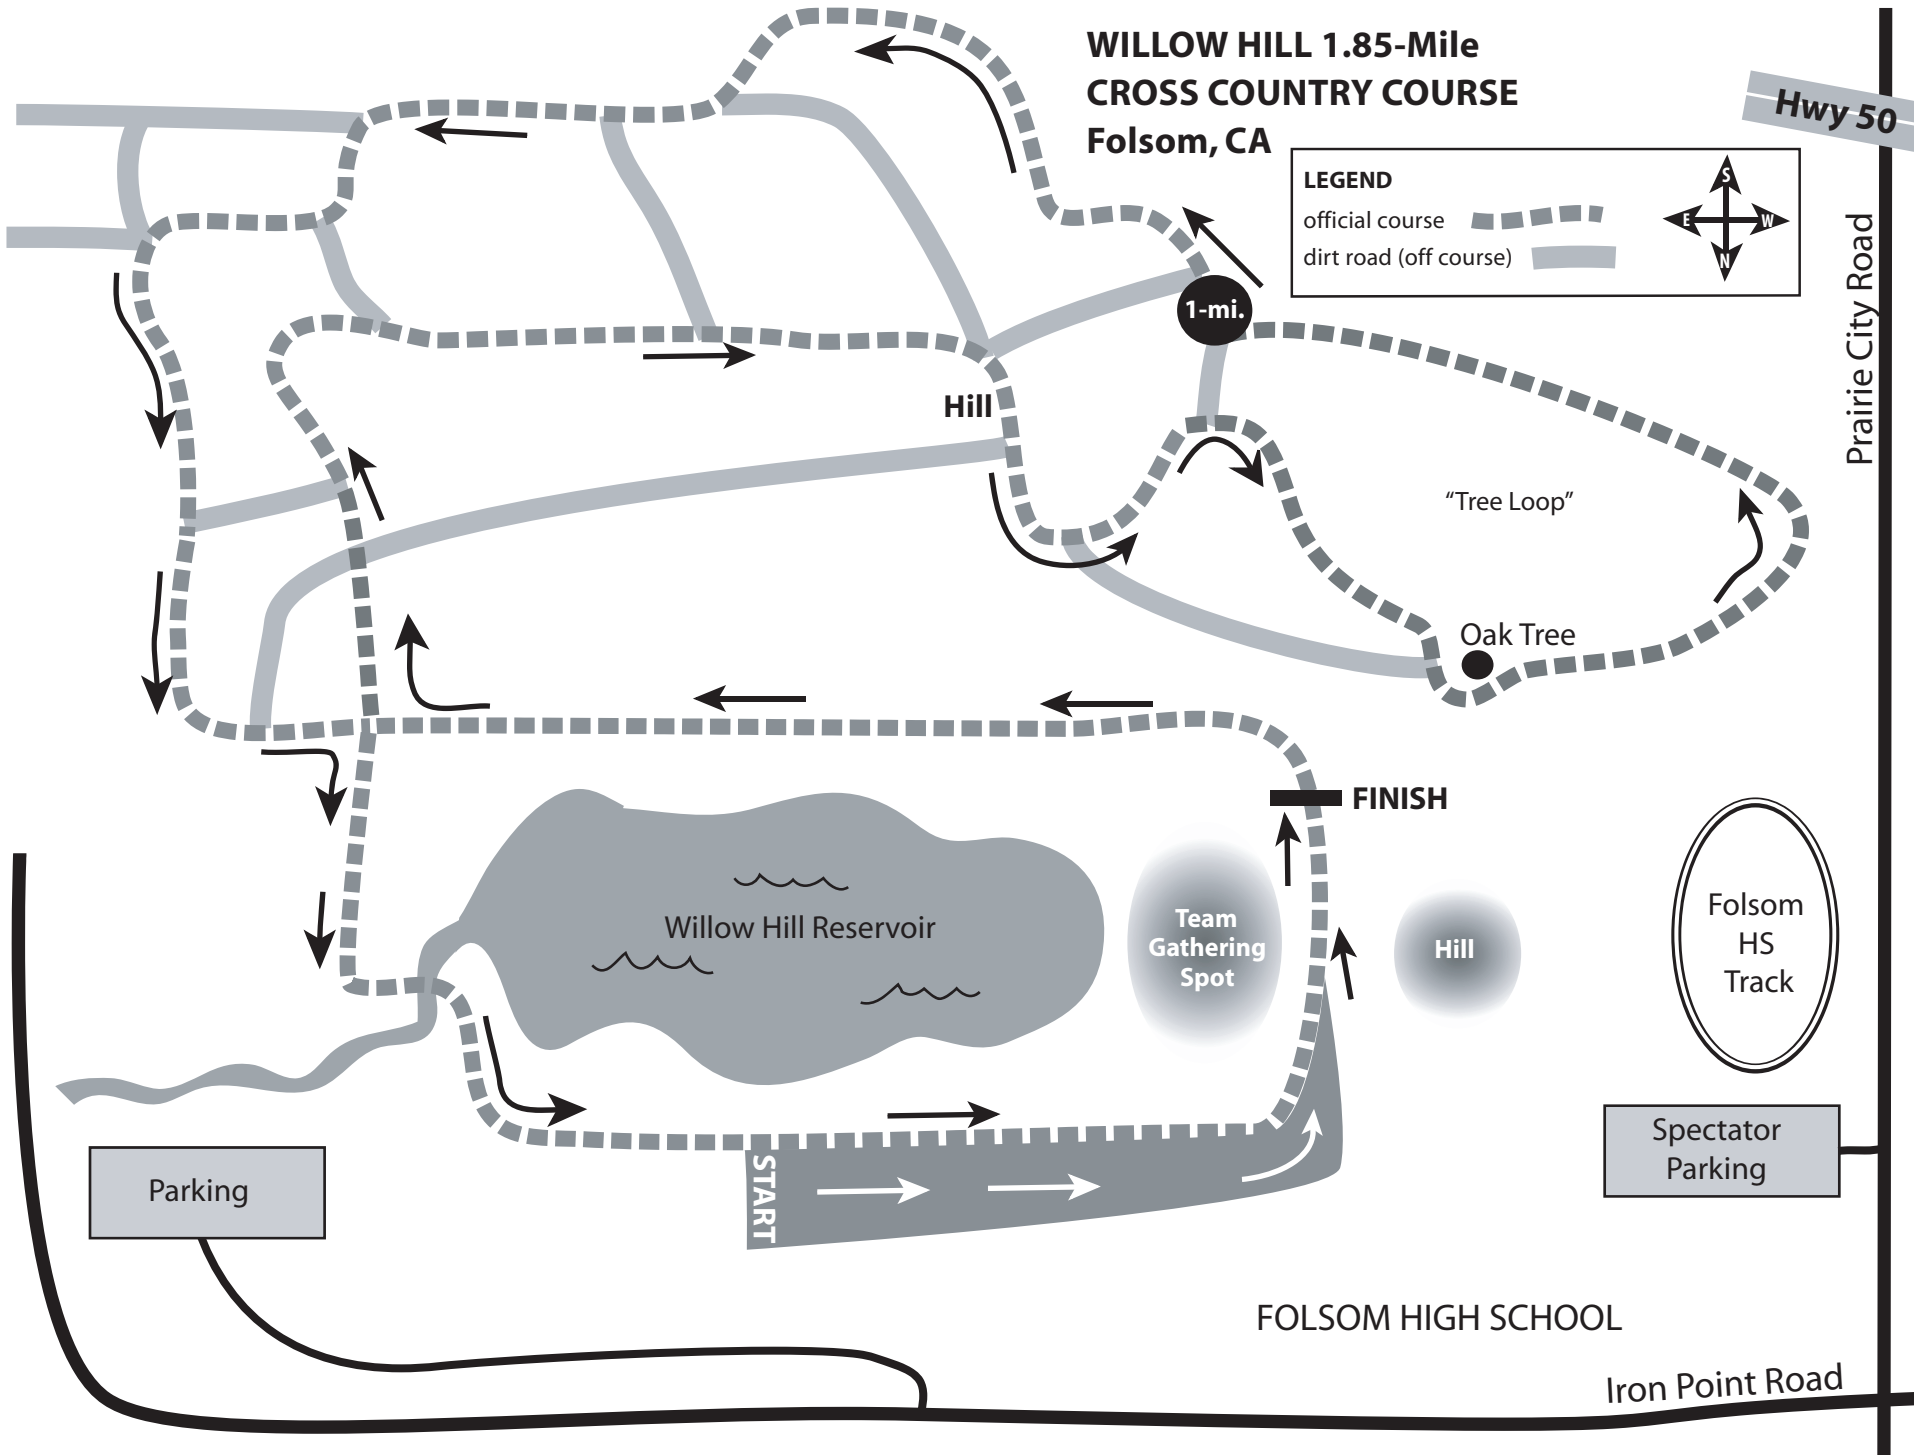

**WILLOW HILL 1.85-Mile  
CROSS COUNTRY COURSE  
Folsom, CA**

Hwy 50

**LEGEND**  
official course   
dirt road (off course) 

Prairie City Road

**FINISH**

Willow Hill Reservoir

Team  
Gathering  
Spot

Hill

Folsom  
HS  
Track

Spectator  
Parking

Parking

**START**

FOLSOM HIGH SCHOOL

Iron Point Road

# WILLOW HILL 3.05-Mile CROSS COUNTRY COURSE Folsom, CA

Hwy 50

**LEGEND**  
official course   
dirt road (off course) 

Note: This is a 2-loop course without the "Hill" and the "Tree Loop" in the 2<sup>nd</sup> Loop.